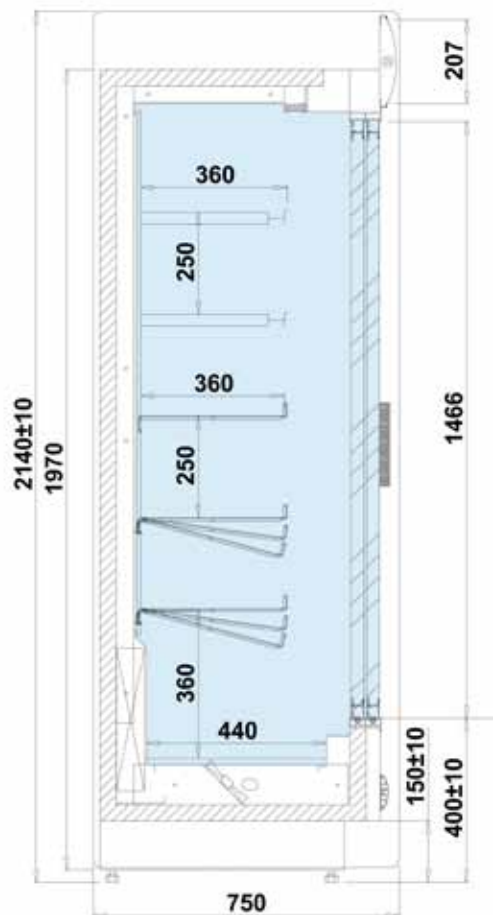

### Technical parameters:

Model	Dimension (ext.) H x W x D [mm]	Display surface [m <sup>2</sup> ]	Shelves with low base	Weight [kg]
I-Costa 1.3	2140 x 1230 x 750	2,70	6	195
I-Costa 2.5	2140 x 2460 x 750	5,50	6	350

Dimensions without side walls

\* - Picture above presents unit with either some or all available extras. Please note that the look of basic version of cabinet, or one of your choice, may vary from presented.